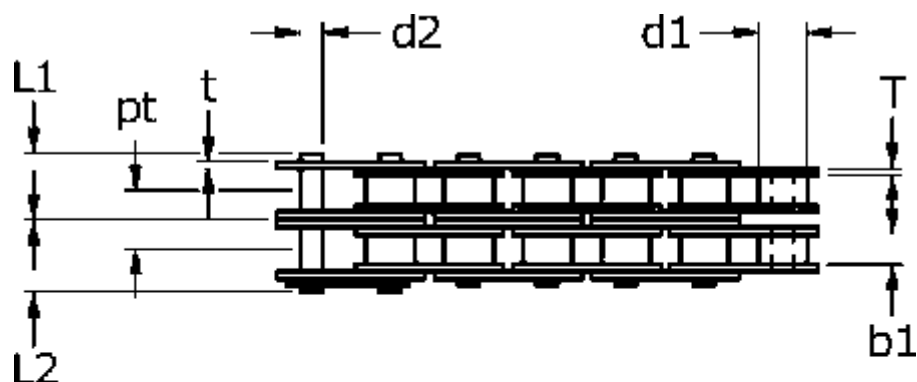

Article number: 613200019
 Description: Tsubaki 48 B-2 Duplex rollerchain
 Standard GT4 Winner
 Note: 48 B-2

Measures

b1	= 45.72	pt = 91.21
Breaking power	= 1000kN	T = 12.1
d1	= 48.26	t = 10
d2	= 29.23	
H	= 63.8	
L1	= 95	
L2	= 104.4	
P	= 76.2	